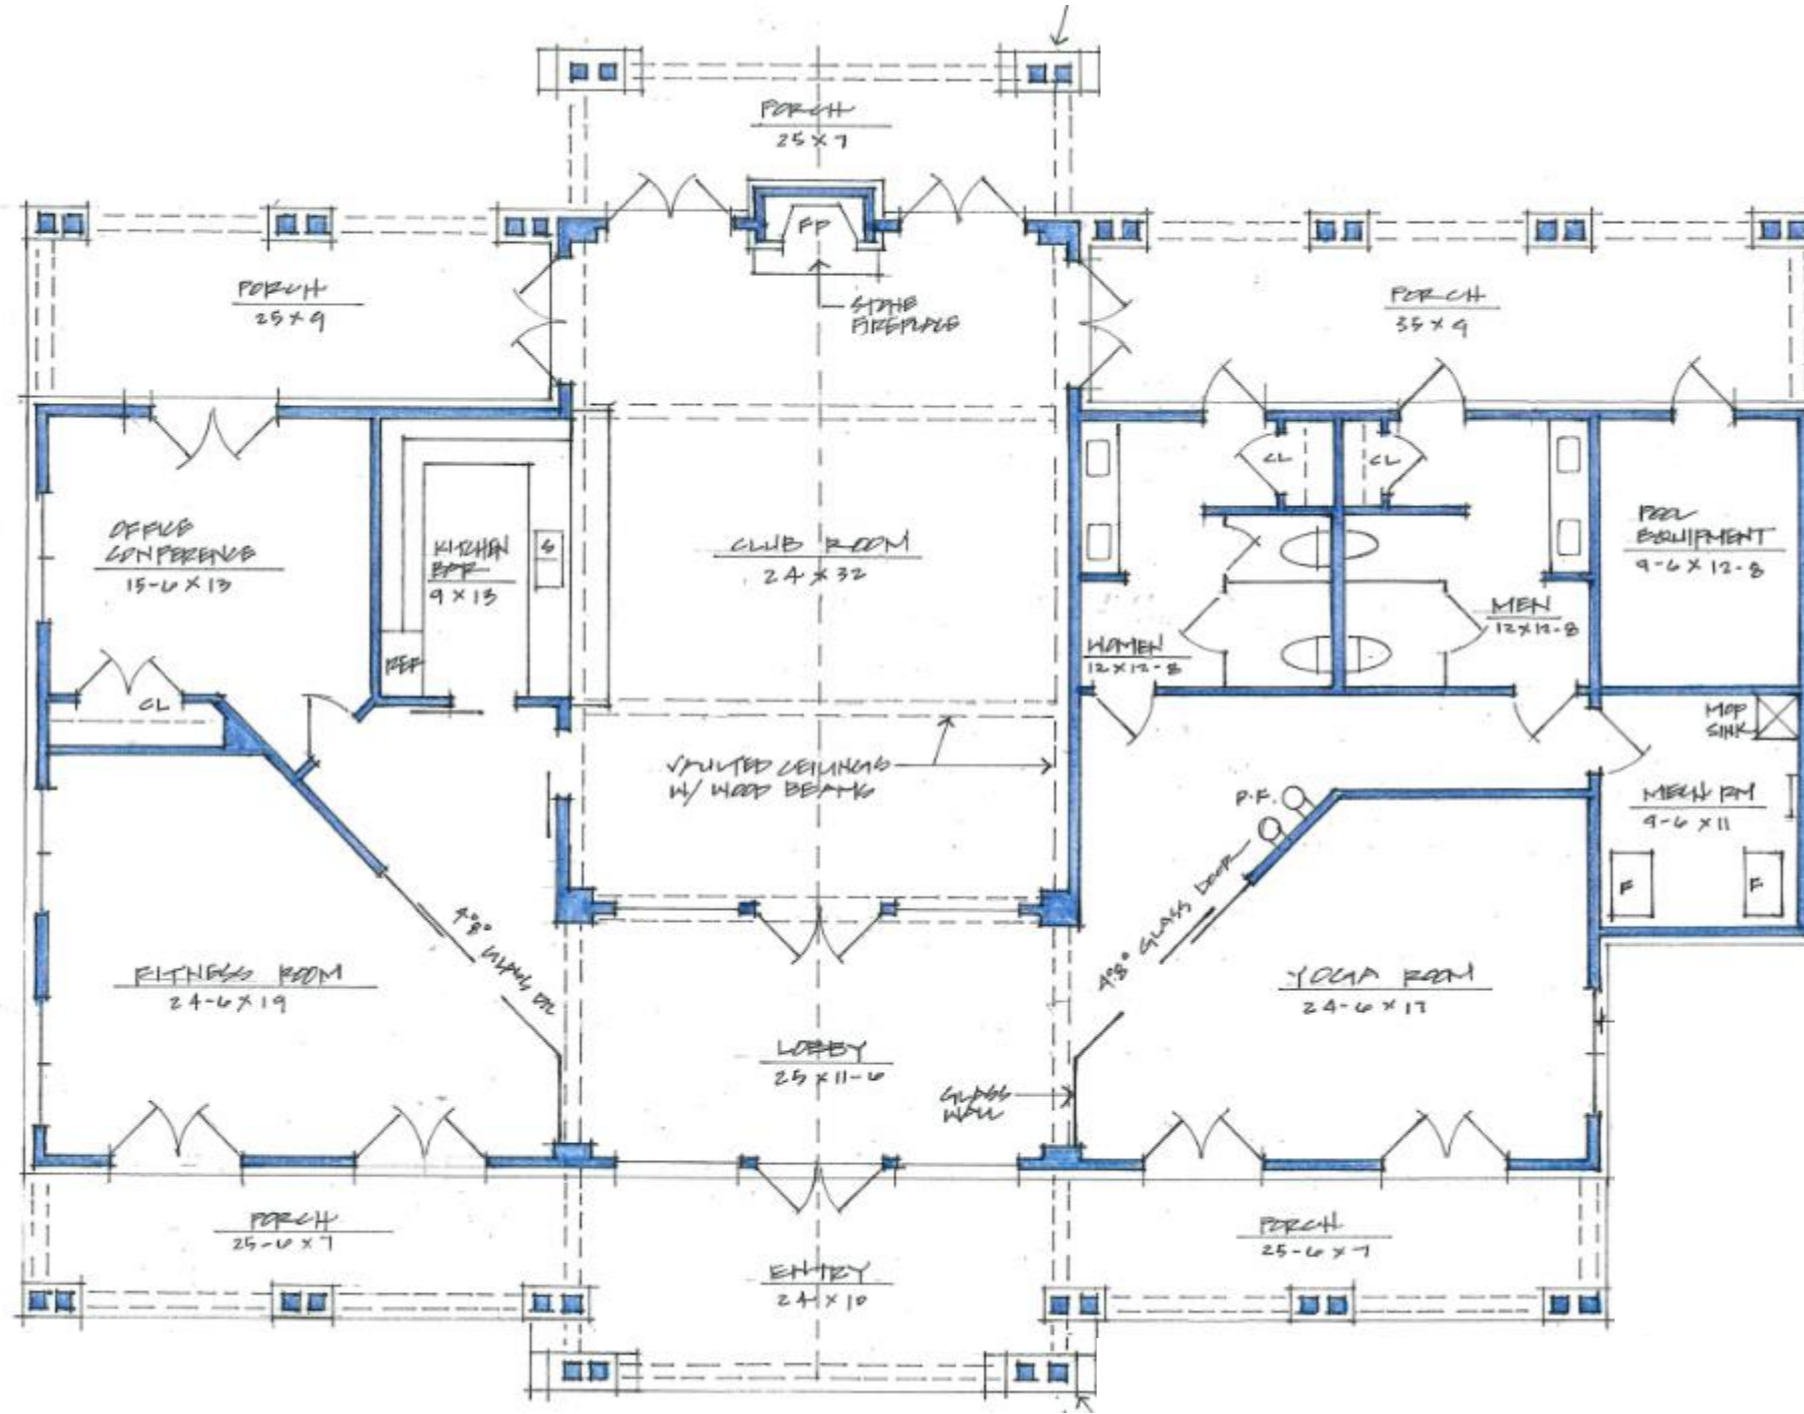

PARKSIDE AT LEBANON

Master Plan

PARKSIDE
AT LEBANON

CONTEMPORARY TWO STORY 65 Foot wide
PODS 2, 3 & 16

**PARKSIDE**
AT LEBANON

**CONTEMPORARY FARMHOUSE 75 Foot wide
PODS 2 & 16**

PARKSIDE
AT LEBANON

**TRADITIONAL RANCH STYLE: 65 Foot wide
PODS 2, 3 & 16**

PARKSIDE
AT LEBANON

CLASSIC COLONIAL: 50 feet wide
Pods: 8 & 14

PARKSIDE
AT LEBANON

CONTEMPORARY RANCH : 48 feet wide
Pods: 8 & 14

PARKSIDE
AT LEBANON

CONTEMPORARY FARMHOUSE : 50 feet wide
Pods: 8 & 14

PARKSIDE
AT LEBANON

SINGLE-FAMILY DETACHED HOMES: 22 feet wide
Pod: 11

PARKSIDE
AT LEBANON

SENIOR COTTAGES: 32 feet wide
Pod: 6

PARKSIDE

AT LEBANON

DUPLEX-STYLE TOWNHOMES: 24 feet wide
Pod: 13

PARKSIDE AT LEBANON

Multi-Family Apartments
Pod: 7

Two playgrounds

Two stocked fishing ponds

And much more!

PARKSIDE AT LEBANON

AMENITIES SITE PLAN

PARKSIDE
AT LEBANON

Club House Elevation

**PARKSIDE**
AT LEBANON