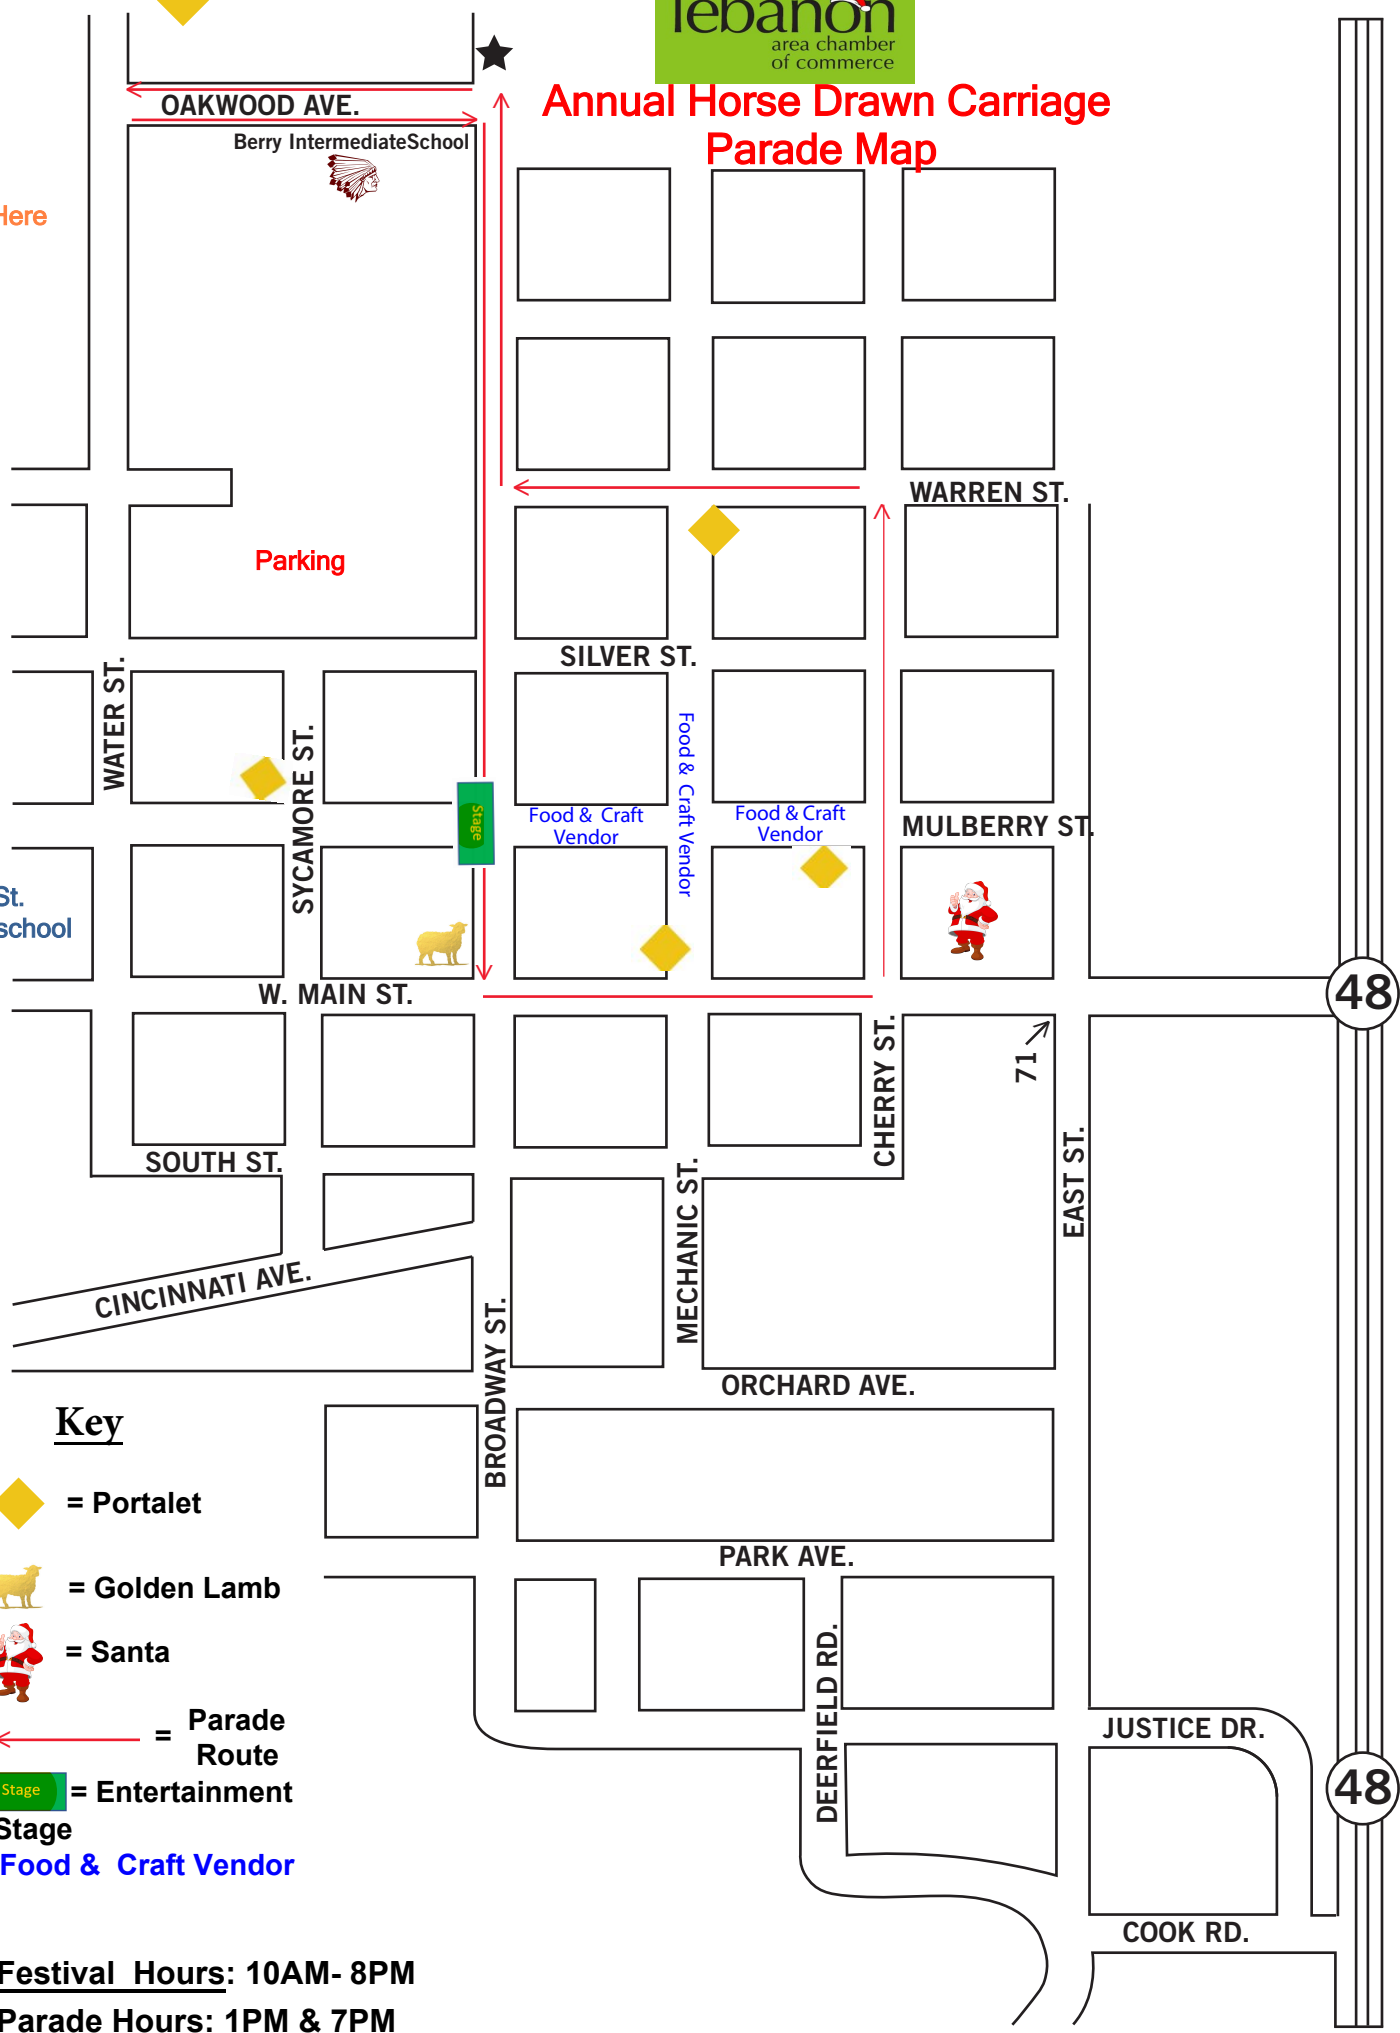

Carriage Rider Map

Annual Horse Drawn Carriage Parade Map

Check-in Here

Take Water St. to get to the school

Key

- = Portalet
- = Golden Lamb
- = Santa
- = Parade Route
- = Entertainment Stage
- = Food & Craft Vendor

Festival Hours: 10AM- 8PM
Parade Hours: 1PM & 7PM
Santa Hours: 10:30AM-Noon & 4PM- 6PM